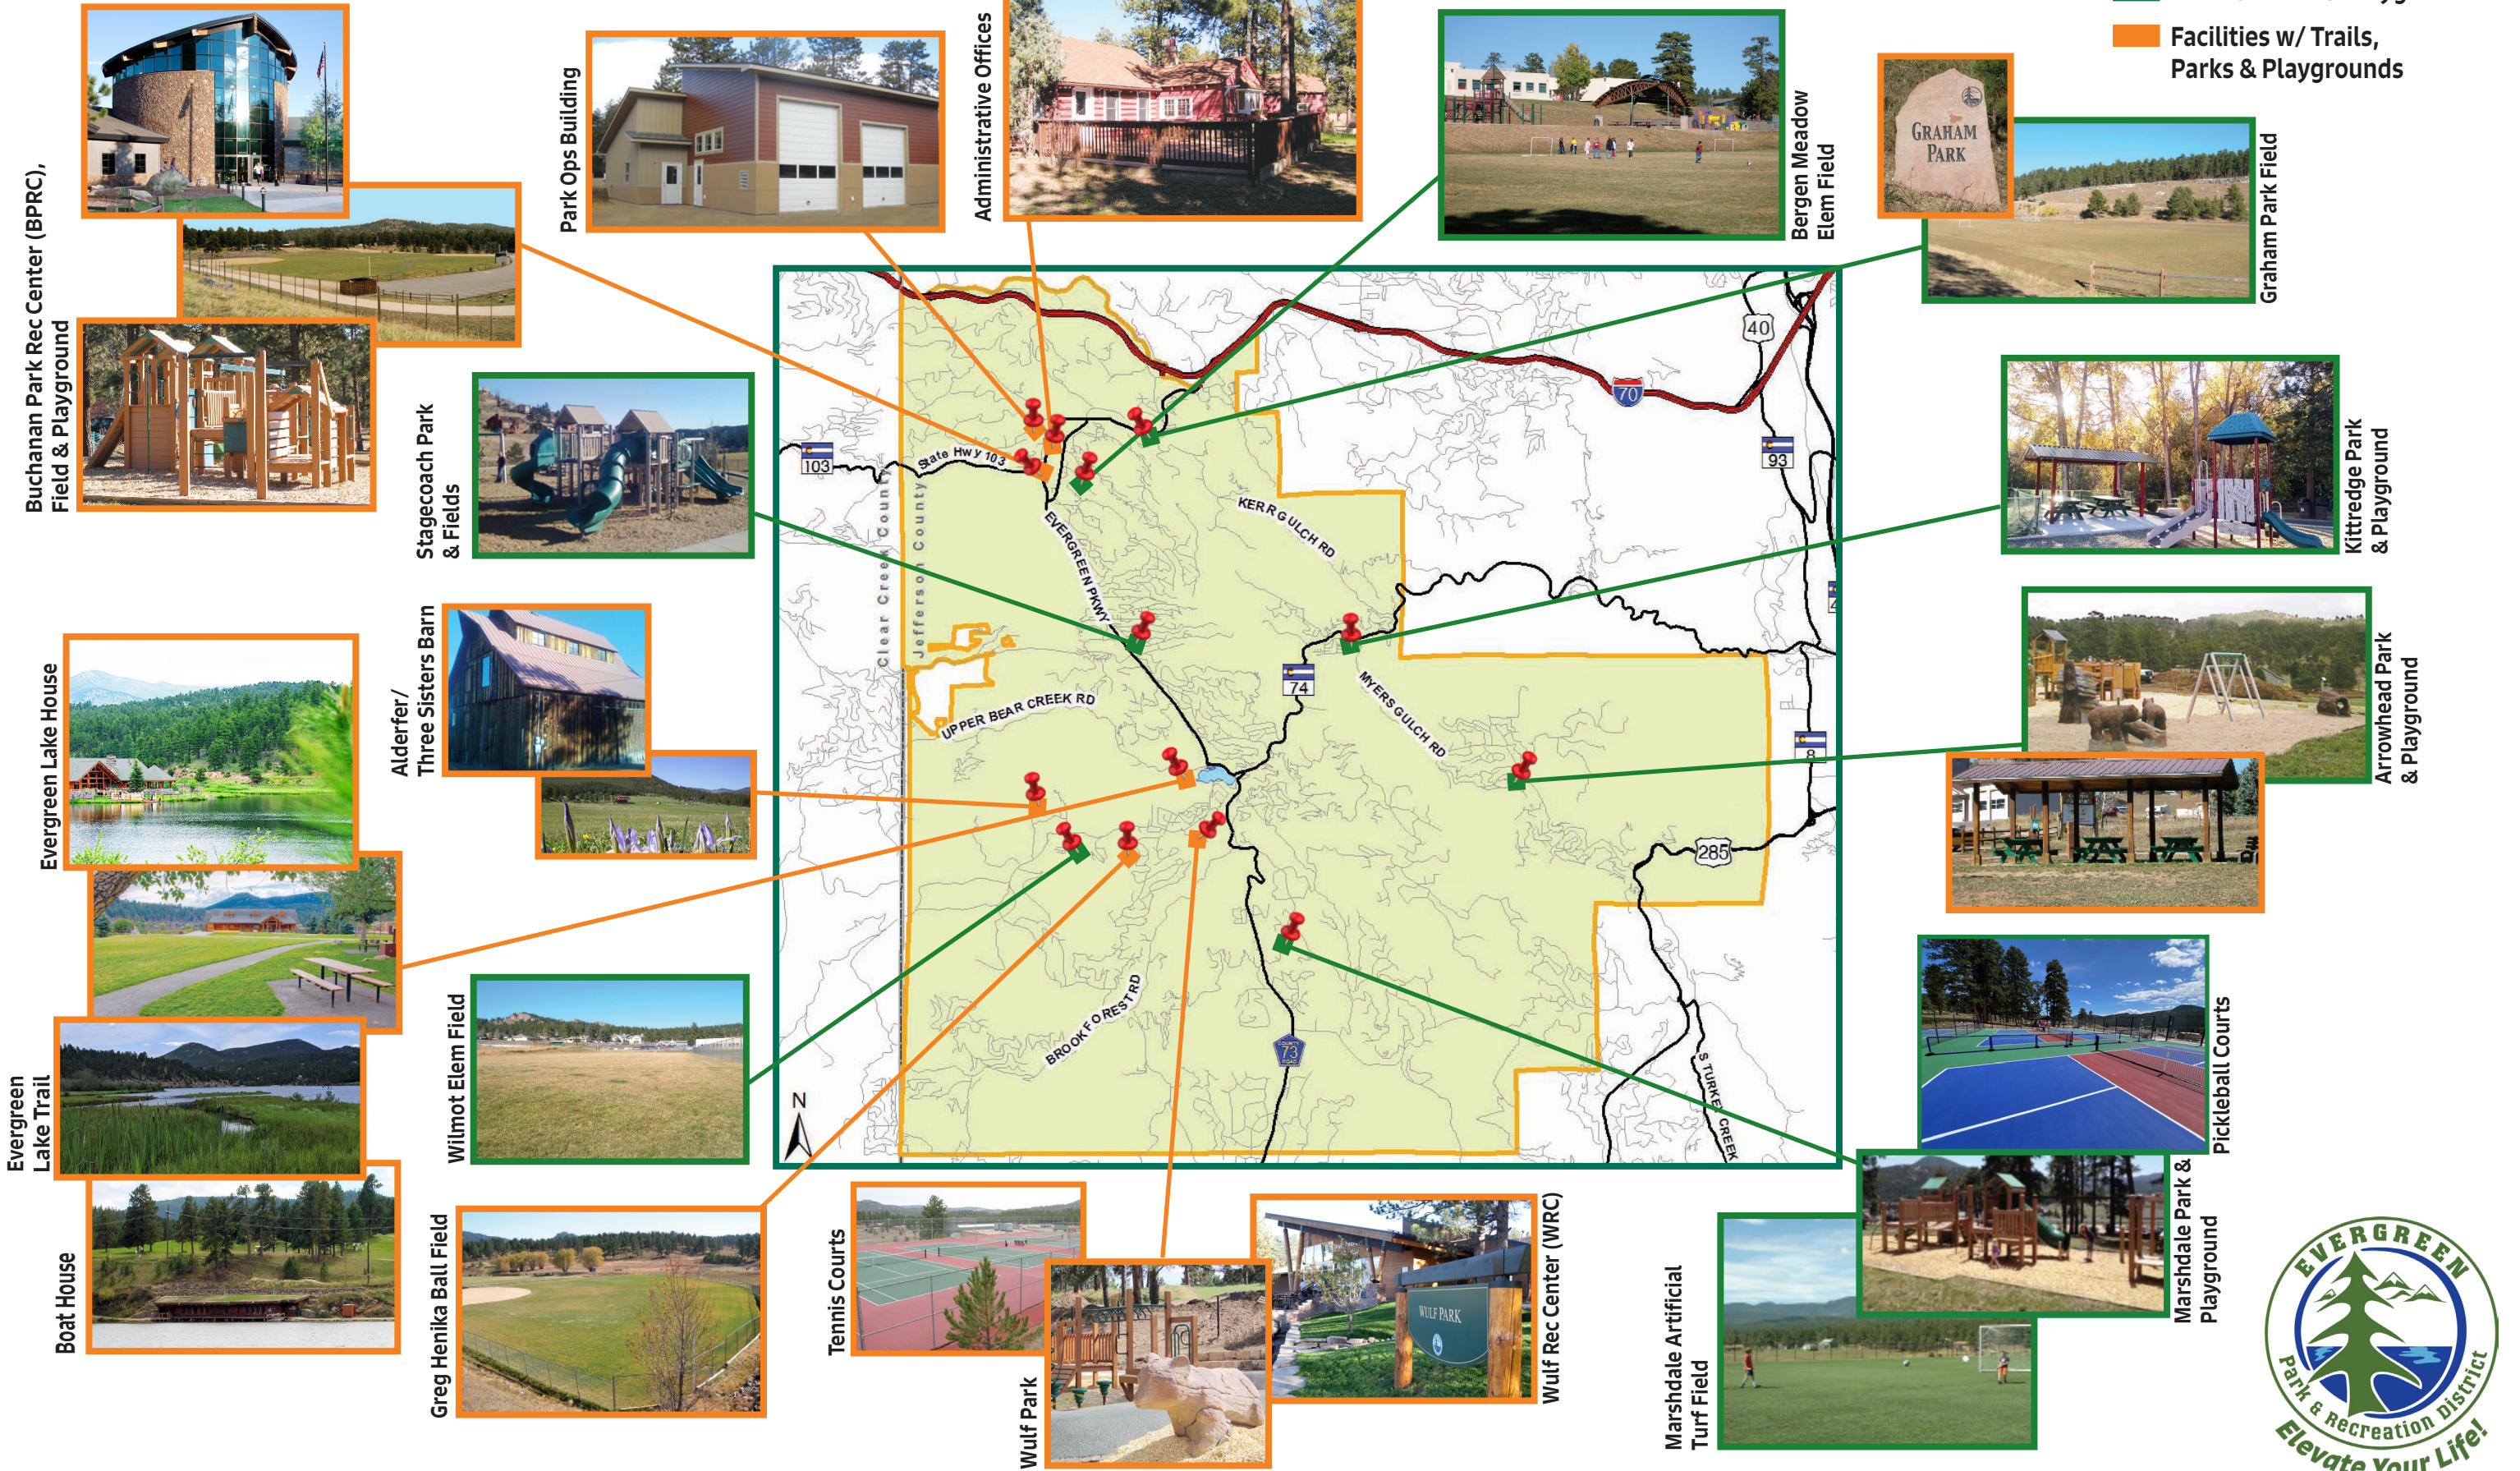

EVERGREEN PARK & RECREATION DISTRICT MANAGED FACILITIES, PARKS, FIELDS, PLAYGROUNDS AND TRAILS

■ Parks / Fields / Playgrounds

■ Facilities w/ Trails, Parks & Playgrounds

Buchanan Park Rec Center (BPRC), Field & Playground

Park Ops Building

Administrative Offices

Bergen Meadow Elem Field

Graham Park Field

Stagecoach Park & Fields

Kittredge Park & Playground

Alderfer/ Three Sisters Barn

Arrowhead Park & Playground

Evergreen Lake House

Evergreen Lake Trail

Wilmot Elem Field

Pickleball Courts

Boat House

Greg Henika Ball Field

Tennis Courts

Wulf Park

Wulf Rec Center (WRC)

Marshdale Artificial Turf Field

Marshdale Park & Playground