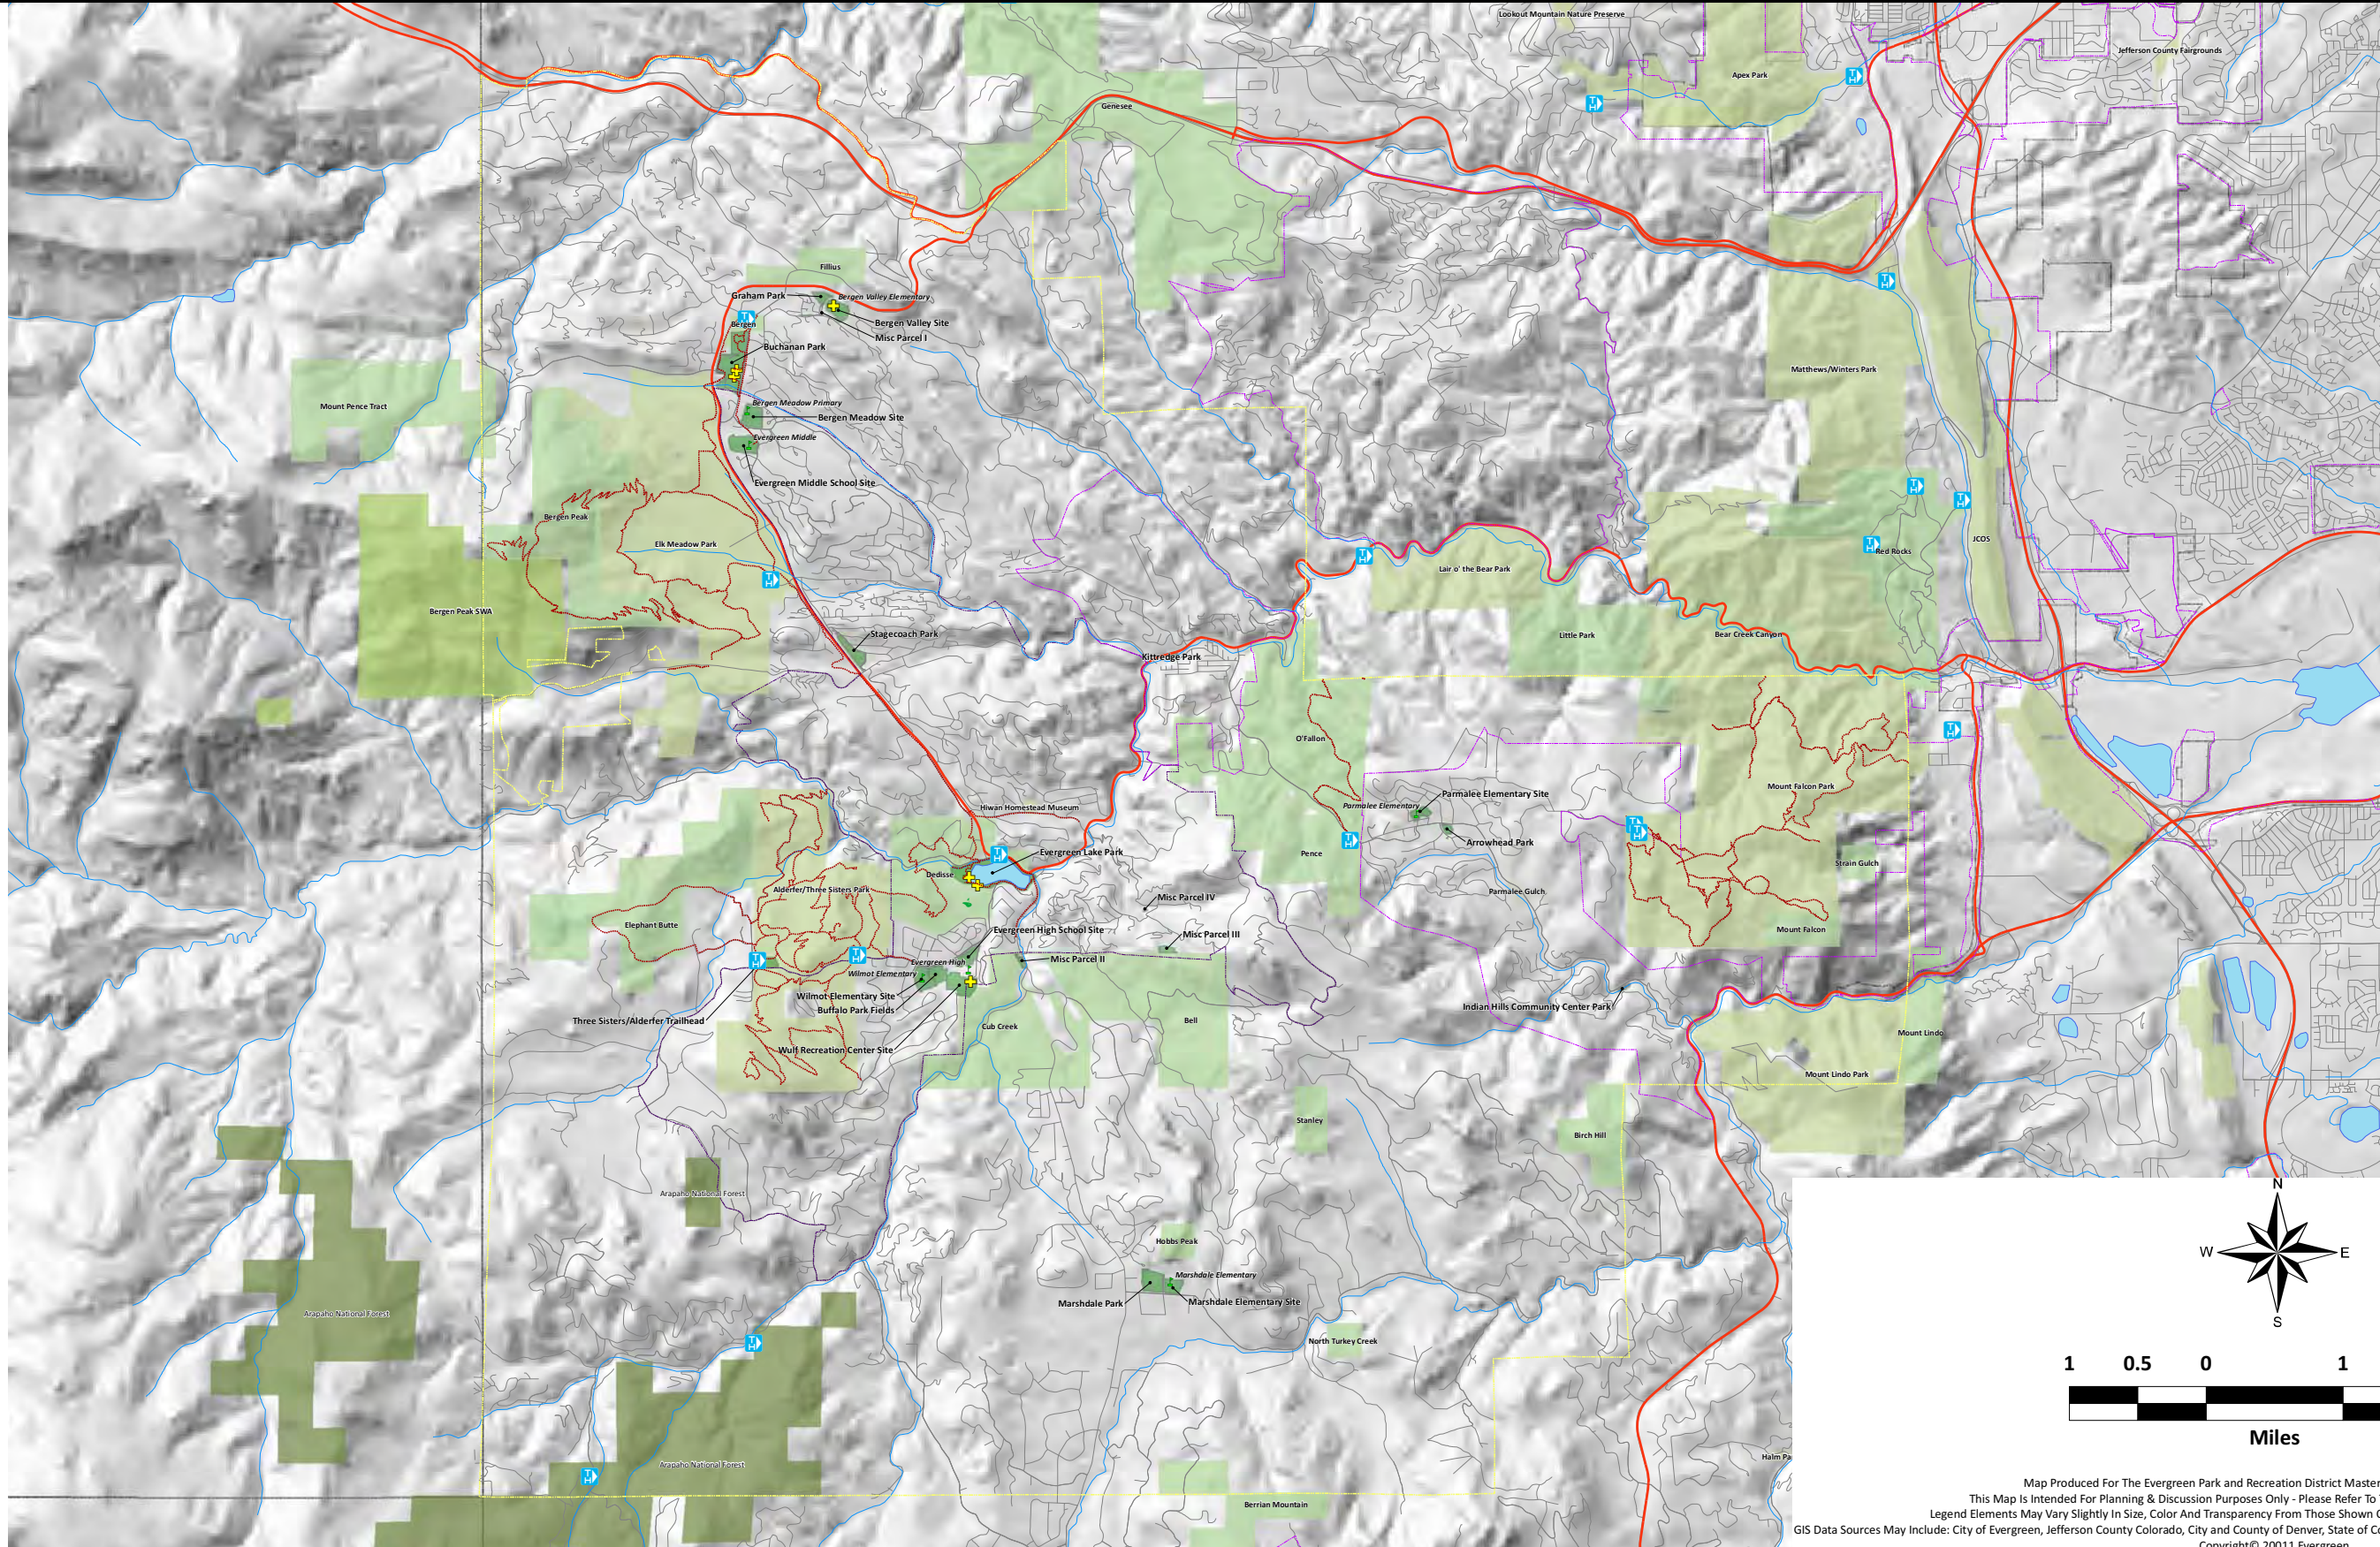

Evergreen Park & Recreation District MASTER PLAN

- Legend**
- Trailhead
 - EPRD Indoor Facility
 - School
 - Stream
 - Highway
 - Other Street/Road
 - Lake
 - EPRD Managed Location
 - Denver Parks
 - Jefferson County Park
 - State Park
 - US Forest Service
 - Other City Limit
 - Evergreen City Limit
 - Evergreen Park District Boundary

Map Produced For The Evergreen Park and Recreation District Master Plan - By The GRASP® Team
 This Map Is Intended For Planning & Discussion Purposes Only - Please Refer To The Project Document For Map Details
 Legend Elements May Vary Slightly In Size, Color And Transparency From Those Shown On Map. Labels are limited to ensure legibility.
 GIS Data Sources May Include: City of Evergreen, Jefferson County Colorado, City and County of Denver, State of Colorado, USDA Forest Service, US Census, ESRI, GRASP® Team - April 2011
 Copyright© 2011 Evergreen